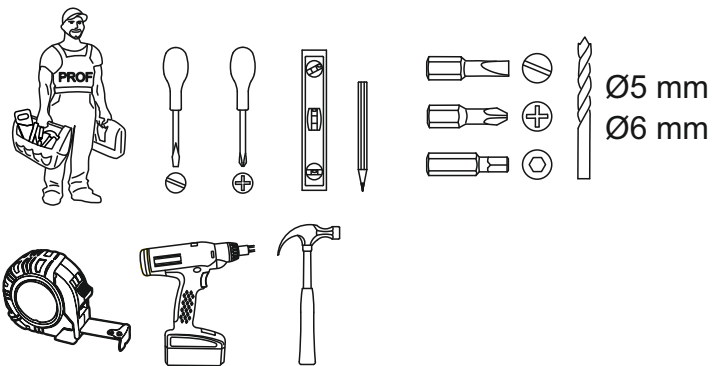

Fastening devices for the wall are not included since different wall materials require different types of fastening devices. Use fastening devices suitable for the walls in your home. For advice on suitable fastening devices, contact your local specialized dealer.

Code	L=mm			Icon 1	Icon 2
	1	2	3		
1	716	280	16	2	1
2	716	280	16	2	1
3	670	280	16	1	1
4	968	280	16	2	3
5	476	280	16	2	3
6	568	280	16	2	2
7	568	280	16	1	2
8	704	400	16	1	1
9	704	400	16	1	1
10	704	400	16	1	4
11	704	400	16	1	4
12	1000	400	16	1	3
13	600	400	16	1	2
14	968	400	16	1	3
15	968	74	16	2	3
16	568	74	16	2	2
17	1000	100	16	1	3
18	600	100	16	1	2
19	712	497	16	4	4
20	712	597	16	2	2

21	597	348	3	2	3
22	997	357	3	2	3
23	697	497	3	2	4
24	1000	600	26	1	2

25	967mm	1	3
26	567mm	1	3

 x1	 x36	 x9	 x4	 x15
4x16mm	4x30mm			
 x96	 x23	 x73	 x5	 x16
 x3	 x12	 x5		

8

9

10

11